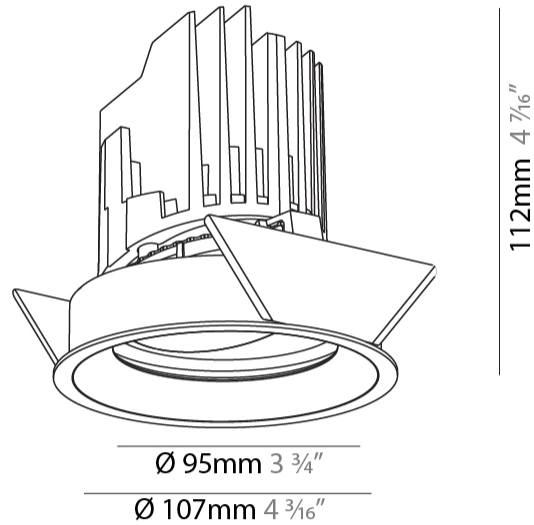

PHYSICAL

Shape: Round
Diameter (mm): 107
Diameter (in): 4 3/16
Height (mm): 112
Height (in): 4 7/16
Ceiling Thickness (mm): 10 / 12.5 / 15
Ceiling Thickness (in): 3/8 or 1/2 or 9/16
Min. Recessing Depth (mm): 130
Min. Recessing Depth (in): 5 1/8
Light Distribution: Adjustable / Downlight
Weight (kg): 0.46
Weight (lbs): 1.01
Fixture Finish: SSR / BKV / CWI / CRY / HAB / UFT / ITA / RUA / FTG / MYG / LOD / PUS / FRO / FUP / KIA / POP / BLS / SPG / MEY / GOH / GUM / CHC / COM / ABZ / JAG / OBR / MOS / ROR
Fixture Material: Aluminum Die Cast
Cut-out Measurements: 98mm / 3 7/8"

ELECTRICAL

Lamp Type: LED (Zhaga Standard)
Input Wattage (W): 16.5
Total Output Wattage (W): 14
Dimming: Tri-Mode (Non-Dimming and Phase Dimming (120Vac only) and 0-10V Dimming)
Driver Included: No
Driver Location: Recessed Housing
Driver Type: Constant Current - Universal
Driver Class: Class 2
Housing: See components
Input Voltage (V): 120 - 277
Constant Current (MA): 500

LED

Number of LEDs: 1
Color Temperature (°K): 2700 / 3000 / 3500 / 4000
Max. Delivered Lumen (lm): 930 / 960 / 1009 / 1030
Nominal Lumen (lm): 1386 / 1438 / 1511 / 1542
CRI: >90 CRI
Lamp Life (hrs): 50000

OPTICAL

Reflector: 20 / 40 / 60
Adjustability: Rotational 355°, Tilt 30°

RATINGS AND CERTIFICATIONS

Certified By: Certified for North American Standards
IP rating: IP20