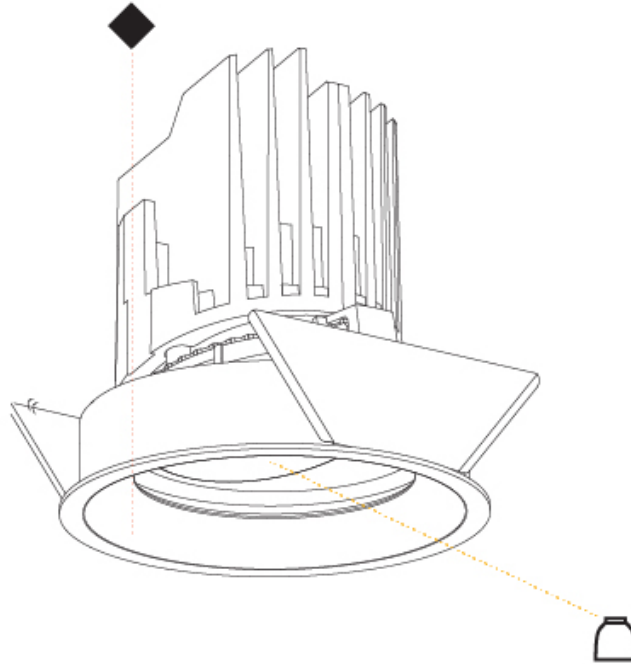

BIONIQ ROUND ADJUSTABLE RECESSED

A35227-

PROJECT _____

TYPE _____

SPECIFIER _____

QUANTITY _____

DATE _____