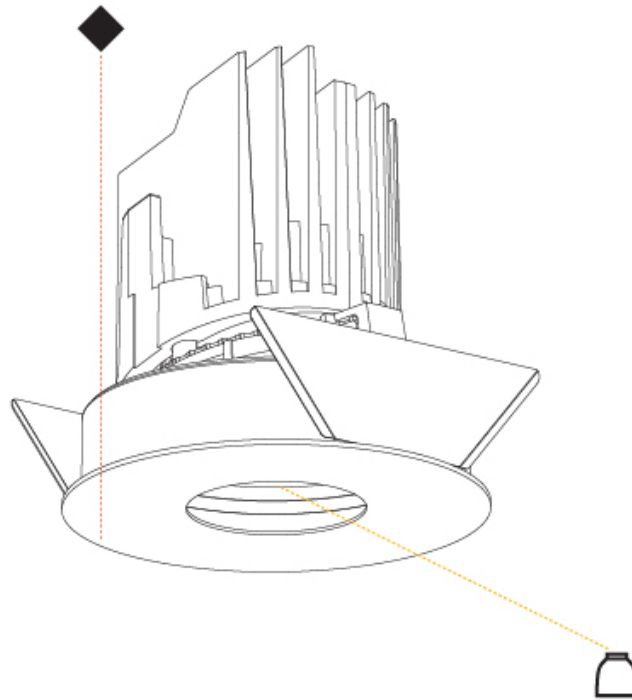

BIONIQ ROUND PINHOLE RECESSED

A37864-

For Color / Finish Chart & Symbology see Appendix or product page downloadable area.

	27K	35K	30K	40K	°K
Color Temperature	2700K	3500K	3000K	4000K	
Reflector	20	40	60		
	20°	40°	60°		

ORDER-EXAMPLE: °K
L3XXXX- 02 30K 20
Black 3000K 20°