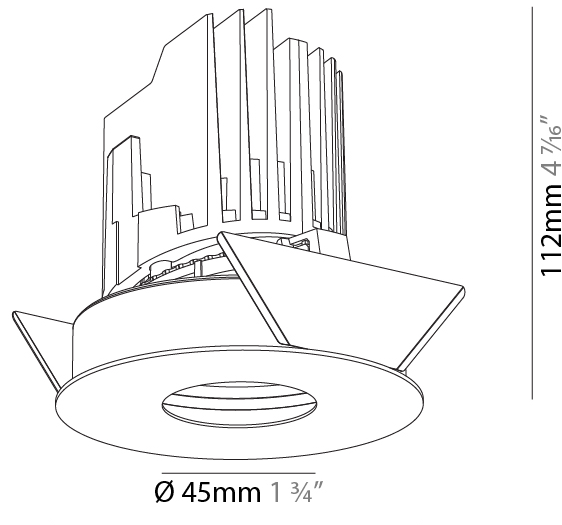

#### PHYSICAL

Shape: Round
Diameter (mm): 107
Diameter (in): 4 3/16
Height (mm): 112
Height (in): 4 7/16
Ceiling Thickness (mm): 10 / 12.5 / 15
Ceiling Thickness (in): 3/8 or 1/2 or 9/16
Min. Recessing Depth (mm): 130
Min. Recessing Depth (in): 5 1/8
Light Distribution: Adjustable / Downlight
Weight (kg): 0.485
Weight (lbs): 1.07
Fixture Finish: SSR / BKV / CWI / CRY / HAB / UFT / ITA / RUA / FTG / MYG / LOD / PUS / FRO / FUP / KIA / POP / BLS / SPG / MEY / GOH / GUM / CHC / COM / ABZ / JAG / OBR / MOS / ROR
Fixture Material: Aluminum Die Cast
Cut-out Measurements: 98mm / 3 7/8"

#### PHYSICAL

Shape: Round
Diameter (mm): 107
Diameter (in): 4 <sup>3</sup> / <sub>16</sub>
Height (mm): 112
Height (in): 4 <sup>7</sup> / <sub>16</sub>
Ceiling Thickness (mm): 10 / 12.5 / 15
Ceiling Thickness (in): 3/8 or 1/2 or 9/16
Min. Recessing Depth (mm): 130
Min. Recessing Depth (in): 5 <sup>1</sup> / <sub>8</sub>
Light Distribution: Adjustable / Downlight
Weight (kg): 0.47
Weight (lbs): 1.04
Fixture Finish: SSR / BKV / CWI / CRY / HAB / UFT / ITA / RUA / FTG / MYG / LOD / PUS / FRO / FUP / KIA / POP / BLS / SPG / MEY / GOH / GUM / CHC / COM / ABZ / JAG / OBR / MOS / ROR
Fixture Material: Aluminum Die Cast
Cut-out Measurements: 98mm / 3 7/8"

#### OPTICAL

Reflector: 20 / 40 / 60
Adjustability: Rotational 355°; Tilt 30°

#### RATINGS AND CERTIFICATIONS

Certified By: Certified for North American Standards
IP rating: IP20

	98mm 3 7/8"	130mm 5 1/8"	10   15mm 3/8"   9/16"	30°	355°	↑
A						