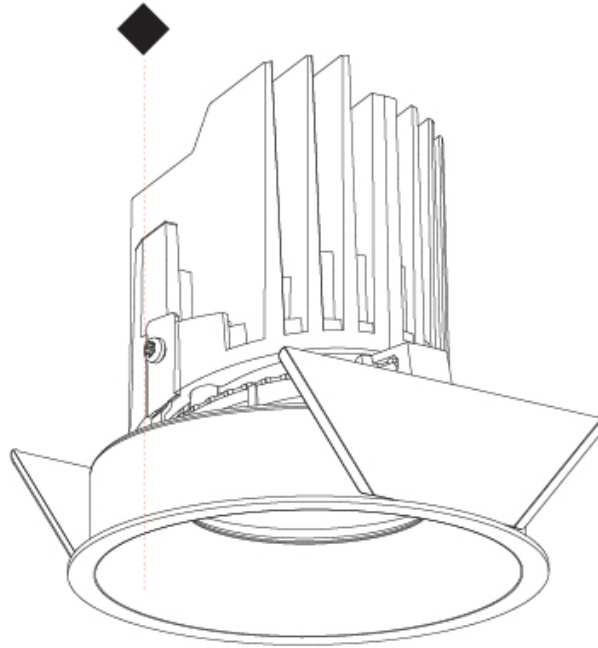

BIONIQ ROUND SEMI ADJUSTABLE RECESSED

A35293-

PROJECT

TYPE

SPECIFIER

QUANTITY

DATE